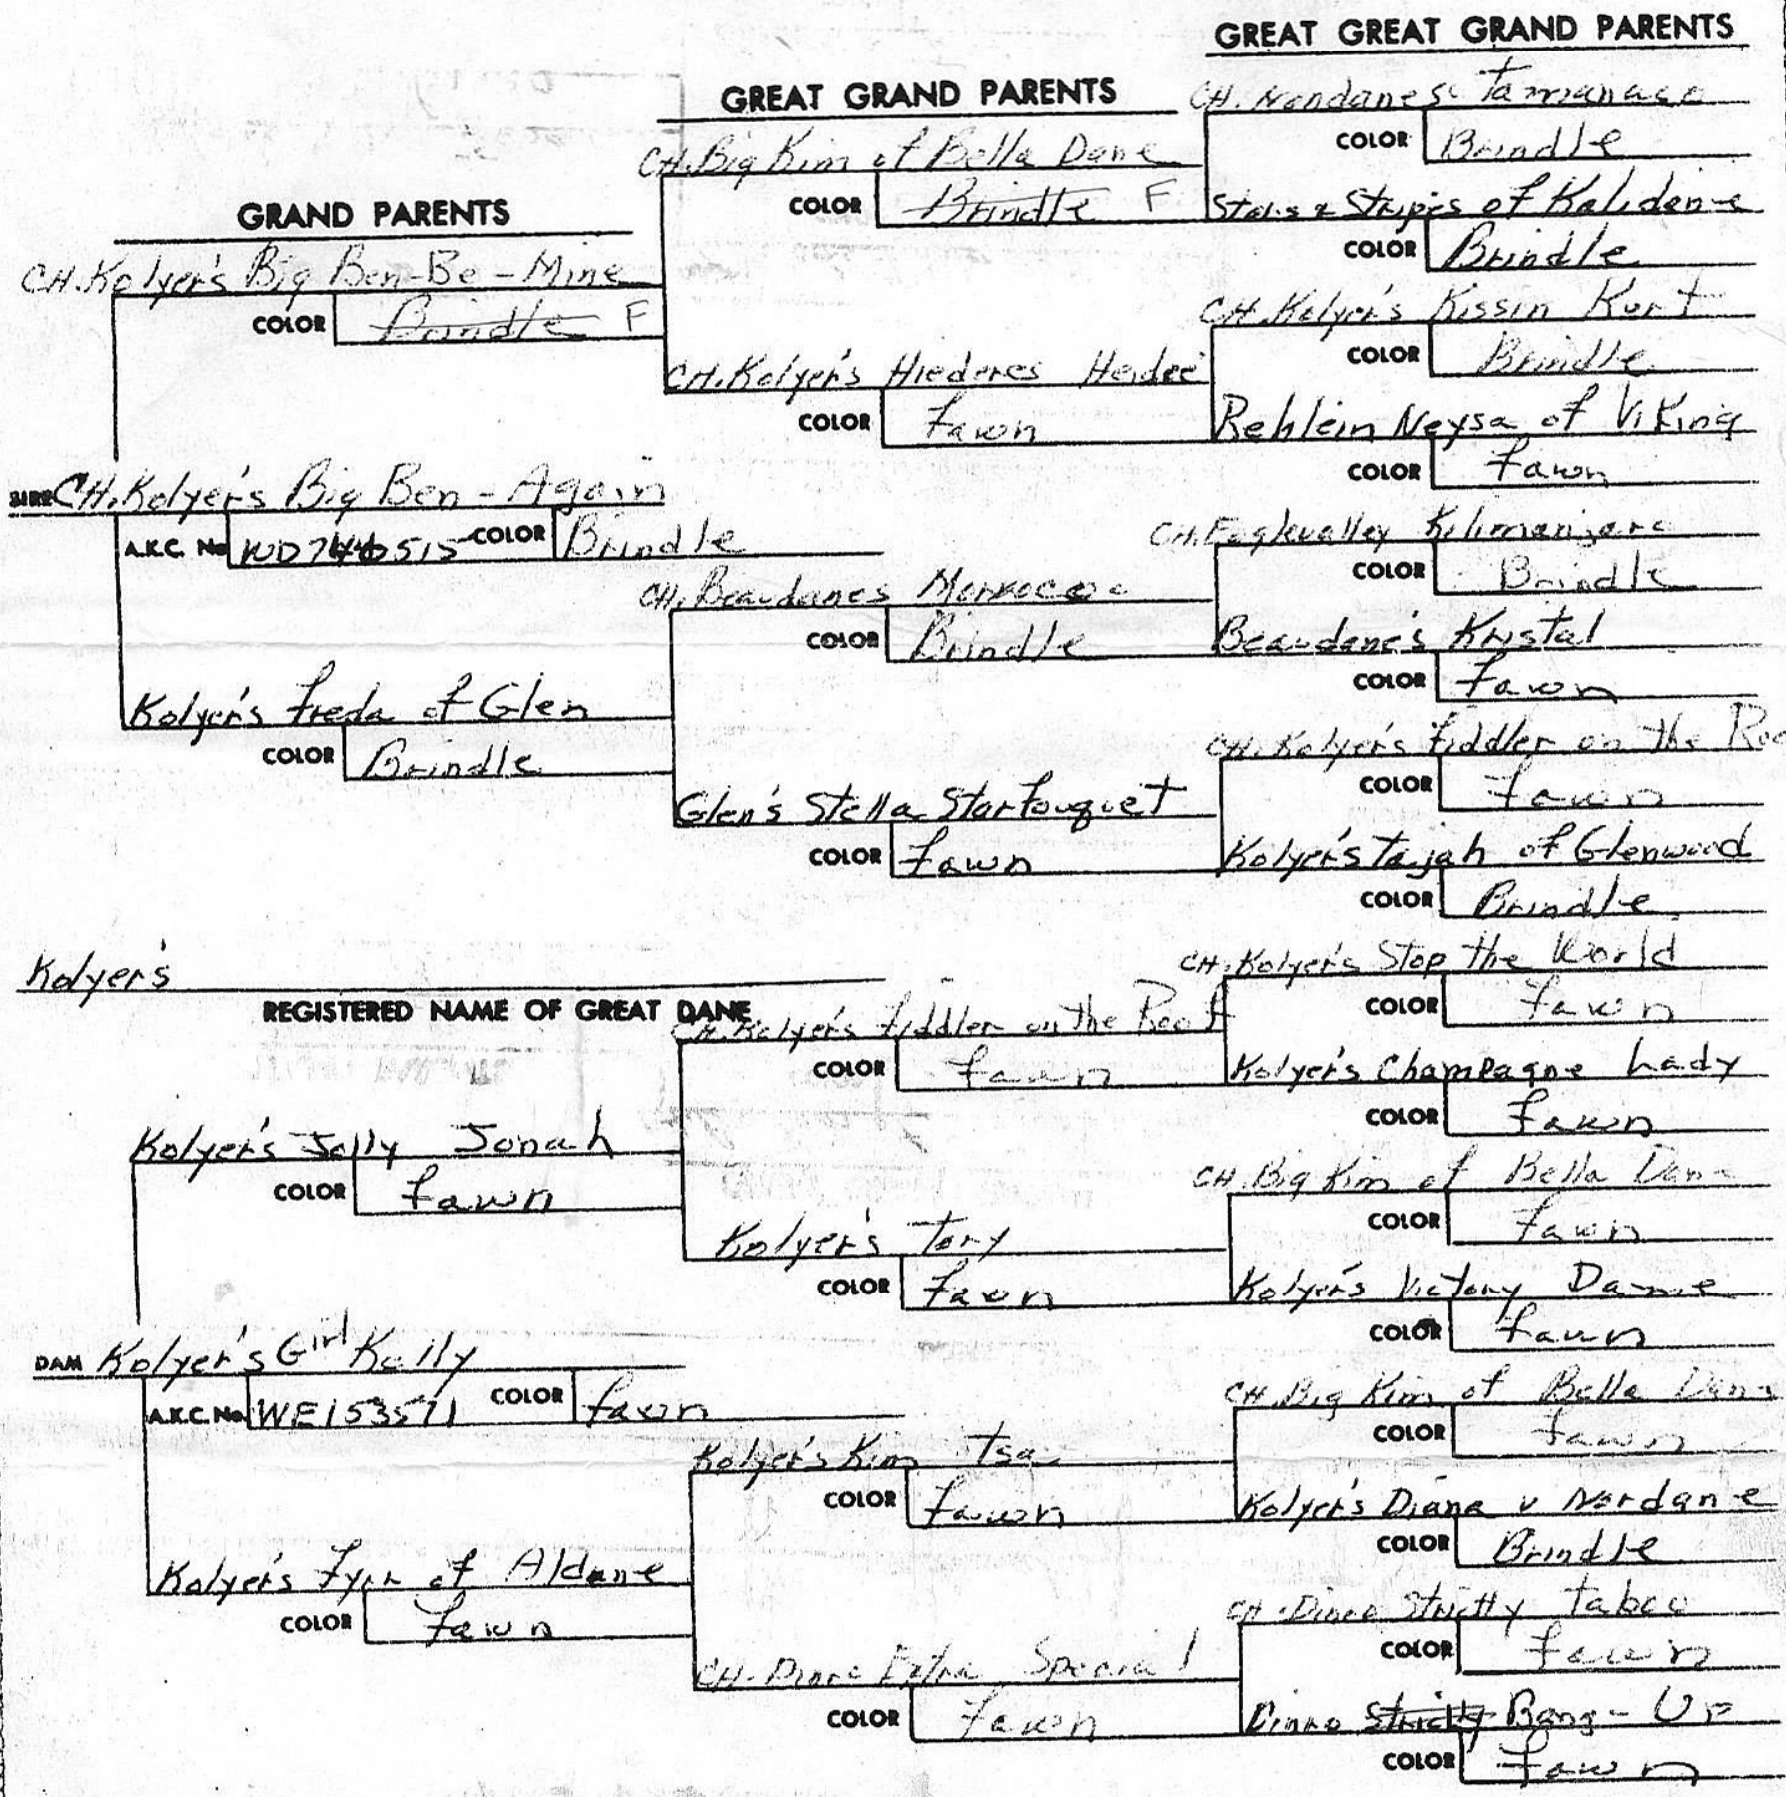

Certified Pedigree

GREAT DANE COLOR Brindle SEX female DATE WHELPED 2-19-81

A.K.C. REG. No. _____ LITTER REG. No. WM 764130

BREEDER Kittie Kolyer ADDRESS Stewartsville, N.J.

I hereby certify that this pedigree is true and correct to the best of my knowledge and belief and that I adhere to the Code of Ethics printed on the back hereof.